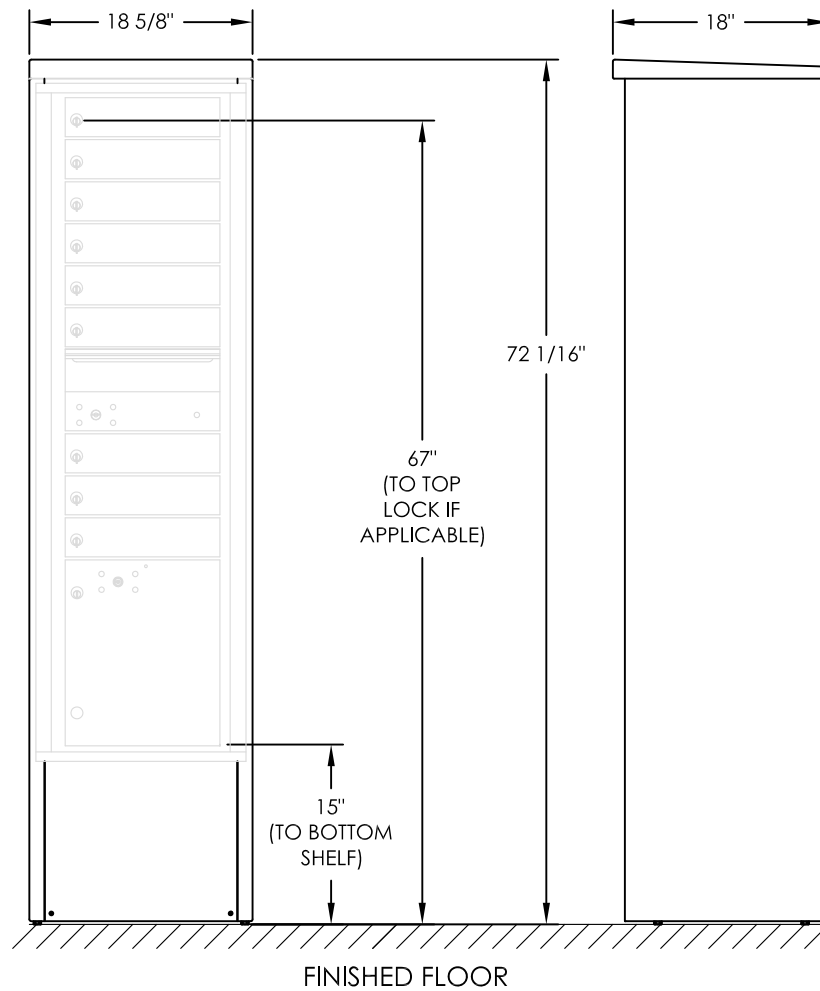

versatile™ 4C Depot, DEP16S

Shown with 4C
for dimensional
reference only.

NOTES:

1. Depot cabinet design ensures compliance with USPS STD-4C mailbox installation regulations.
2. Accommodates all 4C front-loading single-column 16-High modules.
3. Depot cabinet assembled complete in factory.
4. Depot ships complete with 4C front-loading module installed.
5. May be installed outside or inside - see foundation specification details in installation manual.

PRODUCT SERIES: VERSATILE™ 4C DEPOT	
MODEL DEP16S	REV -
SCALE 1:16	LAST REV DATE 10/6/2020
DRAWING NUMBER DEP16SCS	DRAWN BY NBC

versatile™ 4C Trash/Recycling Bin, 4C16S-BIN

Notes:

1. 4C Trash/Recycling Bins are for private application only / not USPS Approved.
2. Module may be recessed, surface, or pedestal mounted and coordinates with Florence 4C mailbox modules, see installation manual for details.
3. Includes (2) trash/recycling compartments, (2) 10-gallon trash baskets made of recycled plastic and customized to compartments (Note: trash bag furnished by others).

PRODUCT SERIES: VERSATILE™ 4C TRASH/RECYCLING BIN

MODEL	4C16S-BIN	REV	B
SCALE	NONE	LAST REV DATE	6/17/14
DRAWING NUMBER	4C16S-BINCS	DRAWN BY	AFD