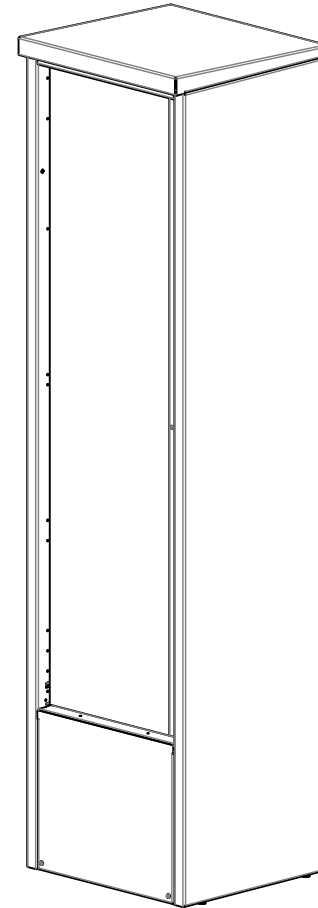

versatile™ 4C Depot, DEP16S

Shown with 4C
for dimensional
reference only.

NOTES:

1. Depot cabinet design ensures compliance with USPS STD-4C mailbox installation regulations.
2. Accommodates all 4C front-loading single-column 16-High modules.
3. Depot cabinet assembled complete in factory.
4. Depot ships complete with 4C front-loading module installed.
5. May be installed outside or inside - see foundation specification details in installation manual.

PRODUCT SERIES: VERSATILE™ 4C DEPOT	
MODEL DEP16S	REV -
SCALE 1:16	LAST REV DATE 10/6/2020
DRAWING NUMBER DEP16SCS	DRAWN BY NBC

versatile™ 4C Trash/Recycling Bin, 4C16S-BIN

Notes:

1. 4C Trash/Recycling Bins are for private application only / not USPS Approved.
2. Module may be recessed, surface, or pedestal mounted and coordinates with Florence 4C mailbox modules, see installation manual for details.
3. Includes (2) trash/recycling compartments, (2) 10-gallon trash baskets made of recycled plastic and customized to compartments (Note: trash bag furnished by others).

PRODUCT SERIES: VERSATILE™ 4C TRASH/RECYCLING BIN

MODEL	4C16S-BIN	REV	B
SCALE	NONE	LAST REV DATE	6/17/14
DRAWING NUMBER	4C16S-BINCS	DRAWN BY	AFD