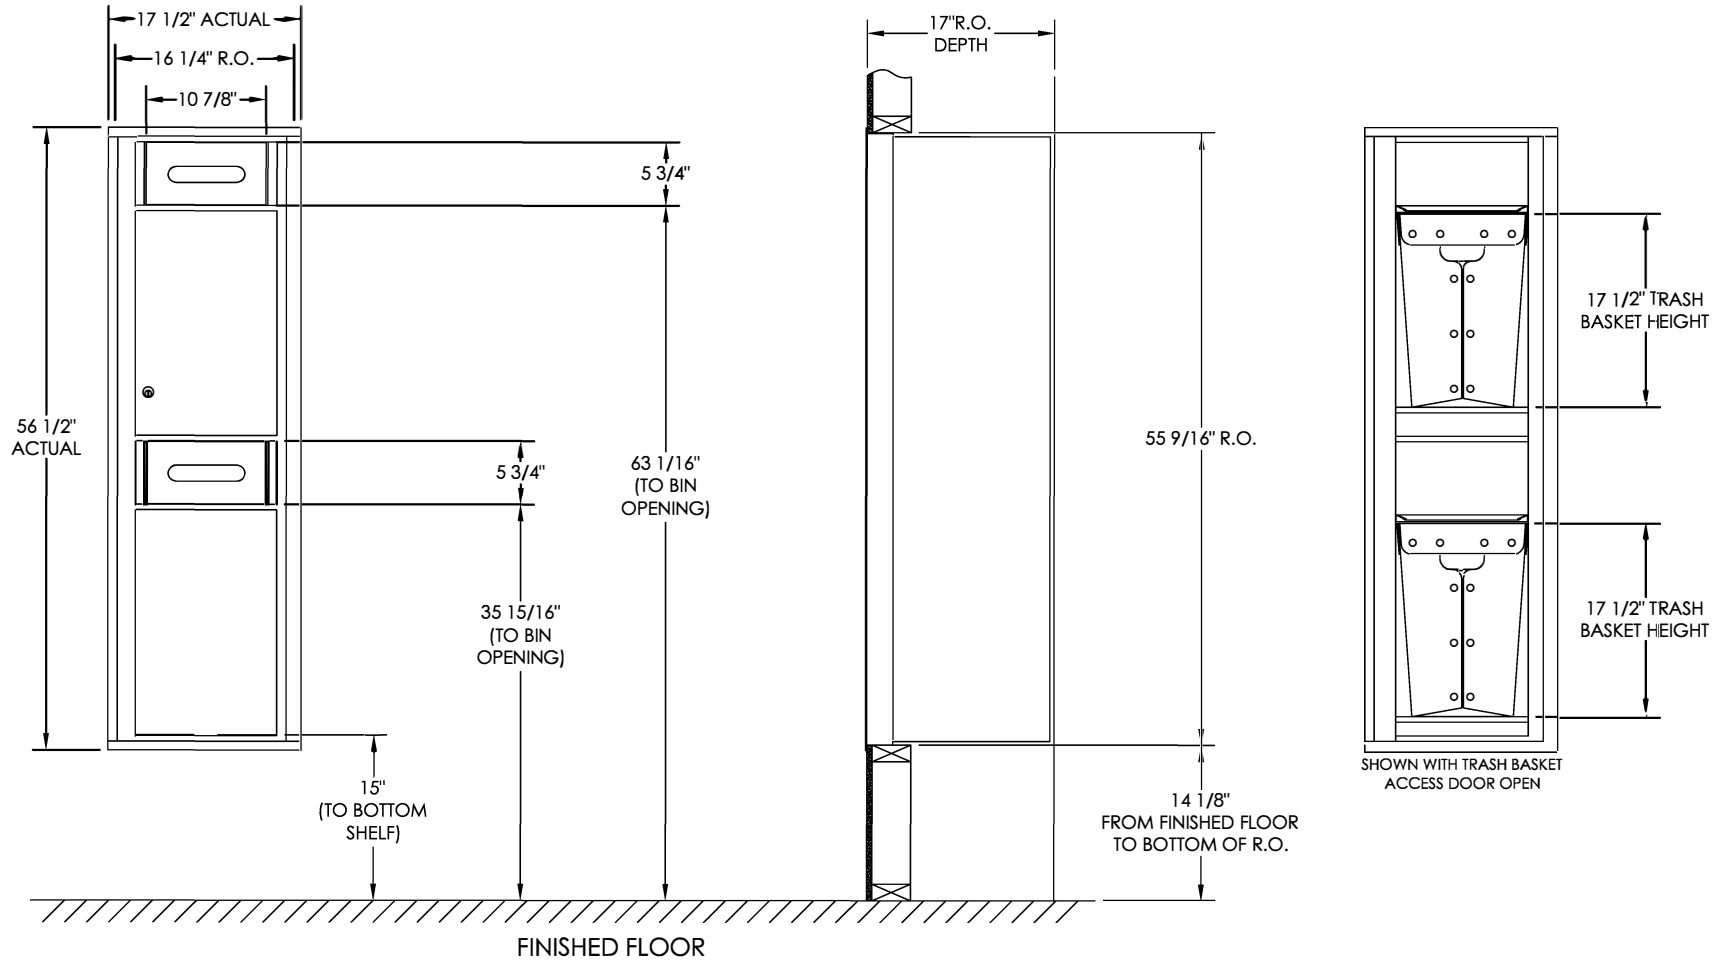

versatile™ 4C Depot, DEP16S

Shown with 4C
for dimensional
reference only.

NOTES:

1. Depot cabinet design ensures compliance with USPS STD-4C mailbox installation regulations.
2. Accommodates all 4C front-loading single-column 16-High modules.
3. Depot cabinet assembled complete in factory.
4. Depot ships complete with 4C front-loading module installed.
5. May be installed outside or inside - see foundation specification details in installation manual.

PRODUCT SERIES: VERSATILE™ 4C DEPOT	
MODEL DEP16S	REV -
SCALE 1:16	LAST REV DATE 10/6/2020
DRAWING NUMBER DEP16SCS	DRAWN BY NBC

versatile™ 4C Trash/Recycling Bin, 4C16S-BIN

Notes:

1. 4C Trash/Recycling Bins are for private application only / not USPS Approved.
2. Module may be recessed, surface, or pedestal mounted and coordinates with Florence 4C mailbox modules, see installation manual for details.
3. Includes (2) trash/recycling compartments, (2) 10-gallon trash baskets made of recycled plastic and customized to compartments (Note: trash bag furnished by others).

PRODUCT SERIES: VERSATILE™ 4C TRASH/RECYCLING BIN

MODEL	4C16S-BIN	REV	B
SCALE	NONE	LAST REV DATE	6/17/14
DRAWING NUMBER	4C16S-BINCS	DRAWN BY	AFD