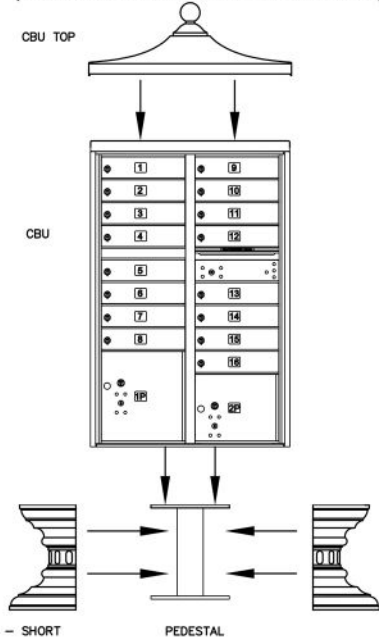

- 3316R INCLUDES:**
- (1) CBU
  - (1) PEDESTAL
  - (1) CBU TOP
  - (1) PEDESTAL COVER - SHORT

**TYPICAL ASSEMBLY:**  
(See Installation Instructions for more detail)

**MODEL #3316R**  
REGENCY DECORATIVE  
CLUSTER BOX UNIT