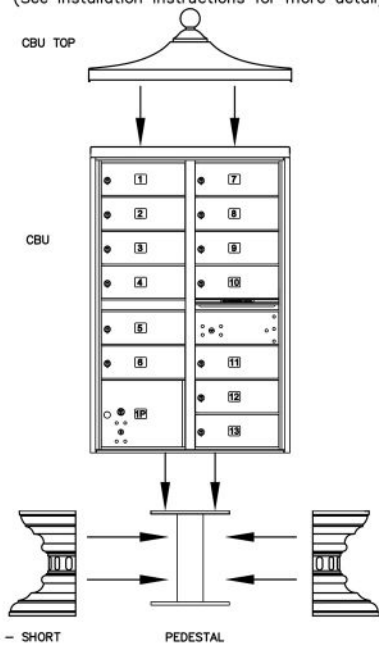

- 3313R INCLUDES:**
- (1) CBU
 - (1) PEDESTAL
 - (1) CBU TOP
 - (1) PEDESTAL COVER - SHORT

TYPICAL ASSEMBLY:
(See Installation Instructions for more detail)

MODEL #3313R
REGENCY DECORATIVE
CLUSTER BOX UNIT