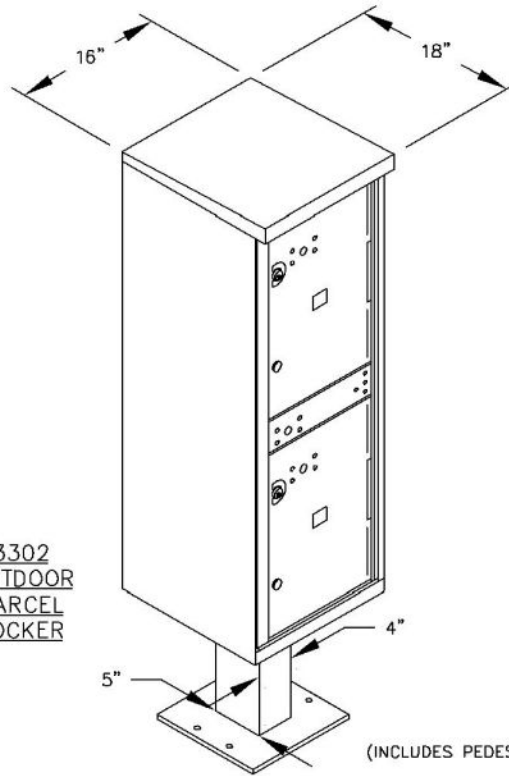

PEDESTAL BASE  
BOLT PATTERN

3302  
OUTDOOR  
PARCEL  
LOCKER

(INCLUDES PEDESTAL)

MODEL #3302  
OUTDOOR PARCEL LOCKER

AVAILABLE COLORS:  
SANDSTONE, BRONZE, GREEN, BLACK, WHITE  
OR GRAY (FOR REPLACEMENT UNITS)