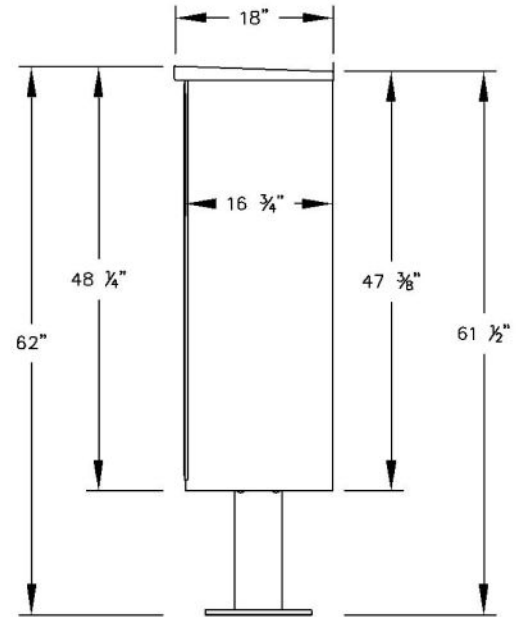

PEDESTAL BASE  
BOLT PATTERN

3302  
OUTDOOR  
PARCEL  
LOCKER

(INCLUDES PEDESTAL)

MODEL #3302  
OUTDOOR PARCEL LOCKER

AVAILABLE COLORS:  
SANDSTONE, BRONZE, GREEN, BLACK, WHITE  
OR GRAY (FOR REPLACEMENT UNITS)

DRAWN: 10/10

**Call (866) 707-0008 to speak with a product expert  
or customer service representative.**