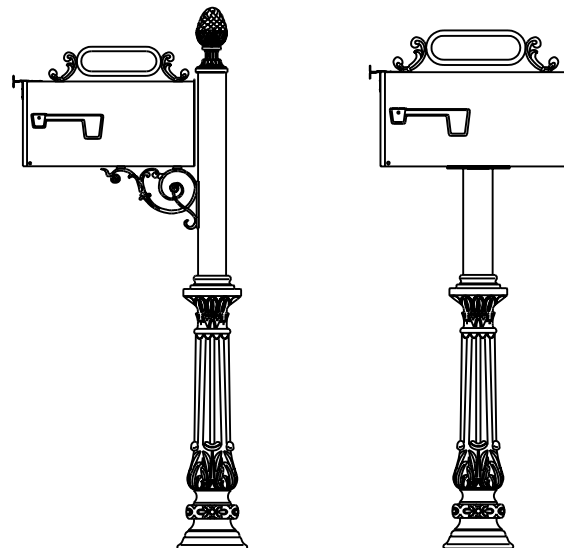

### SYSTEM CODE SPECIFICATION

SYSTEM RENDERING FROM  
CODE SPECIFIED ABOVE:

-NUMBER PLATE 4 IS  
FEATURED ON D1 POSTS.

-D2 AND D3 SERIES POST  
SYSTEMS ARE AVAILABLE  
WITH NUMBER  
PLATE 1, 2, OR 3.

All poles have 3" OD