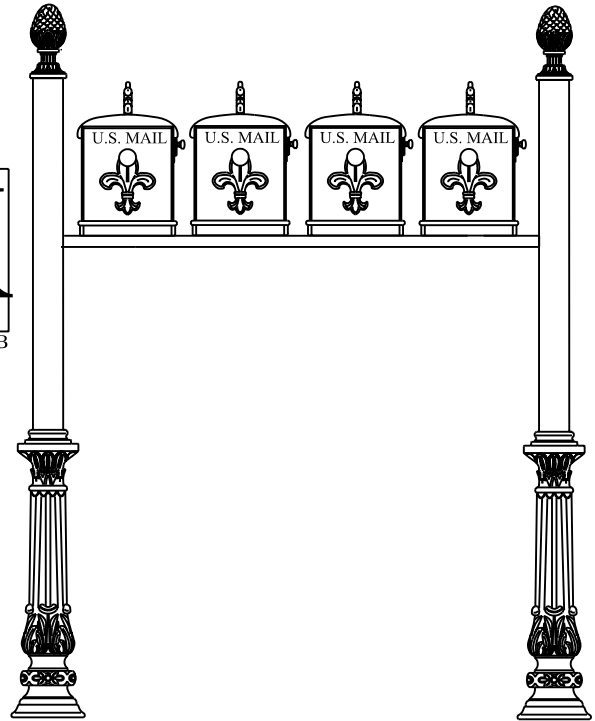

IMPERIAL MAILBOX SYSTEMS

M-SERIES SYSTEMS

SYSTEM CODE SPECIFICATION

-M-SERIES SYSTEMS ARE AVAILABLE WITH CENTURY, ESTATE, OR WINDSOR POSTS.

-ALL IMPERIAL MAILBOXES AND NUMBER PLATES ARE AVAILABLE.