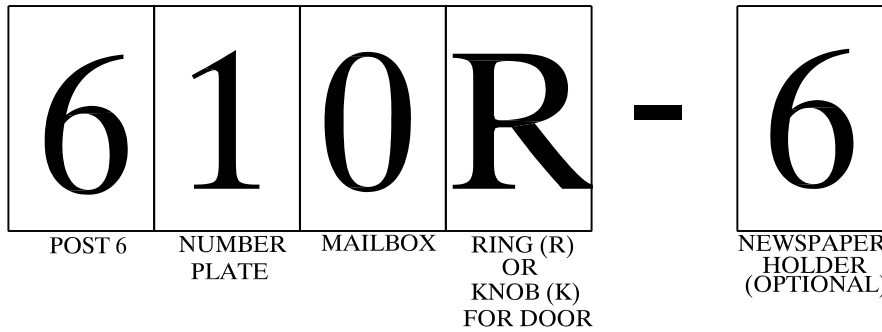

IMPERIAL MAILBOX SYSTEMS

"ESTATE SERIES" MAILBOX SYSTEMS FEATURING POST 6

SYSTEM CODE SPECIFICATION