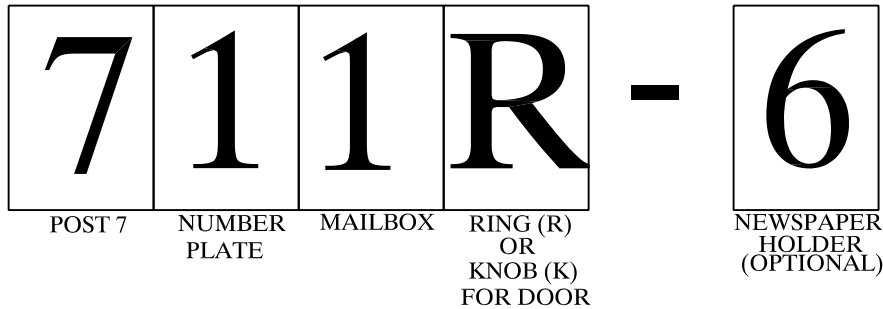

IMPERIAL MAILBOX SYSTEMS

"WINDSOR SERIES" MAILBOX SYSTEMS FEATURING POST 7

SYSTEM CODE SPECIFICATION

POST 7

The Windsor Series, featuring Post 7 combines a traditional mailbox design with a Corinthian style.

All mailbox and number plate combinations available for "Imperial Series" systems are also available for "Windsor Series" systems.