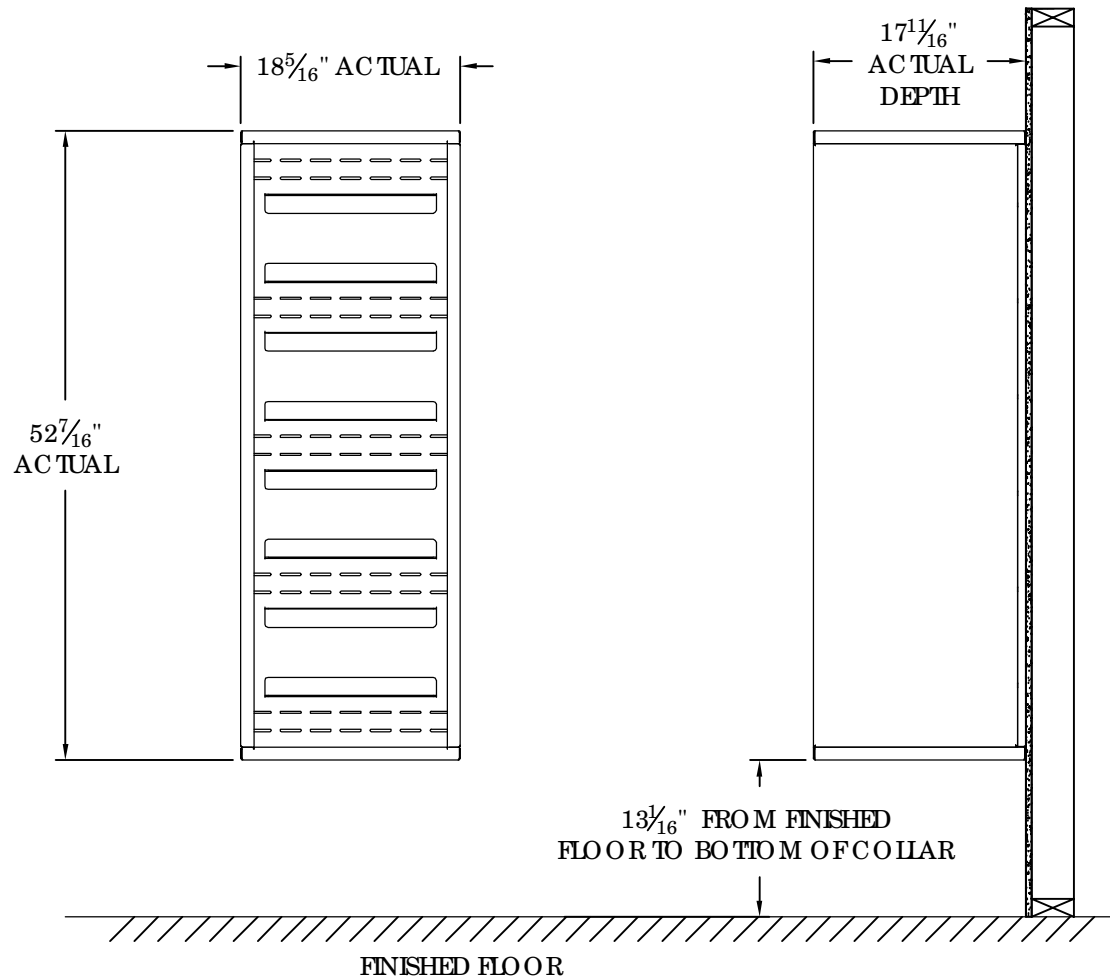

# versatile™ 4C Surface Mount Collar, SM14S

**Notes:**

1. Designed to mount Florence Versatile™ 4C mailbox single column 14-High Suite modules (sold separately).
2. For use with front loading modules only.

PRODUCT SERIES: VERSATILE™ 4C SURFACE MOUNT COLLAR

MODEL	SM14S	REV	B
SCALE	NONE	LAST REV DATE	7/02/2014
DRAWING NUMBER	SM14SCS	DRAWN BY	TNS