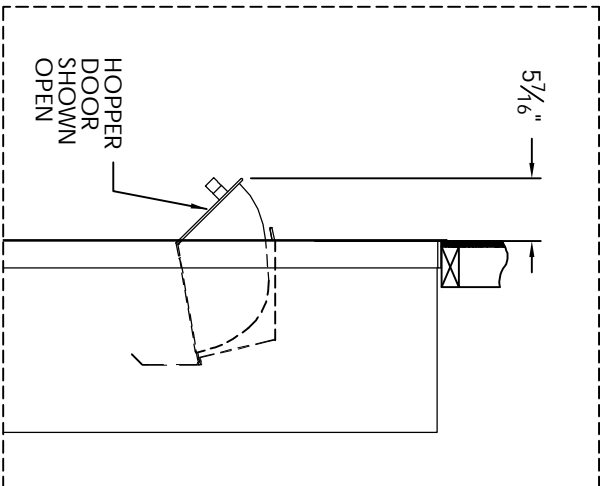

Versatile™ 4C Collection Box, 4C14S-HOP

MAX BUNDLE SIZE			
HEIGHT	WIDTH	LENGTH	
4 1/4"	11 3/8"	6 1/4"	
3 1/2"	11 3/8"	11 1/2"	
3"	11 3/8"	14 3/4"	
2 1/2"	11 3/8"	14 3/4"	

- NOTES:
1. 4C Collection boxes are USPS Approved.
 2. Module may be recessed, surface, or pedestal mounted and coordinates with Florence versatile™ 4C mailbox modules, see installation manual for details.
 3. Collection Box compartment size is 20 5/8" H x 12" W x 15"D.
 4. Fixed top panel is for security purposes and is not usable.

PRODUCT SERIES: VERSATILE™ 4C COLLECTION BOX

1743 Quincy Ave. Suite 151
 Naperville, IL 60540
 800-824-9985
 www.MailboxWorks.com

MODEL	4C14S-HOP	REV	D
SCALE	NONE	LAST REV DATE	7/02/2014
DRAWING NUMBER	4C14S-HOPCS	DRAWN BY	TNS