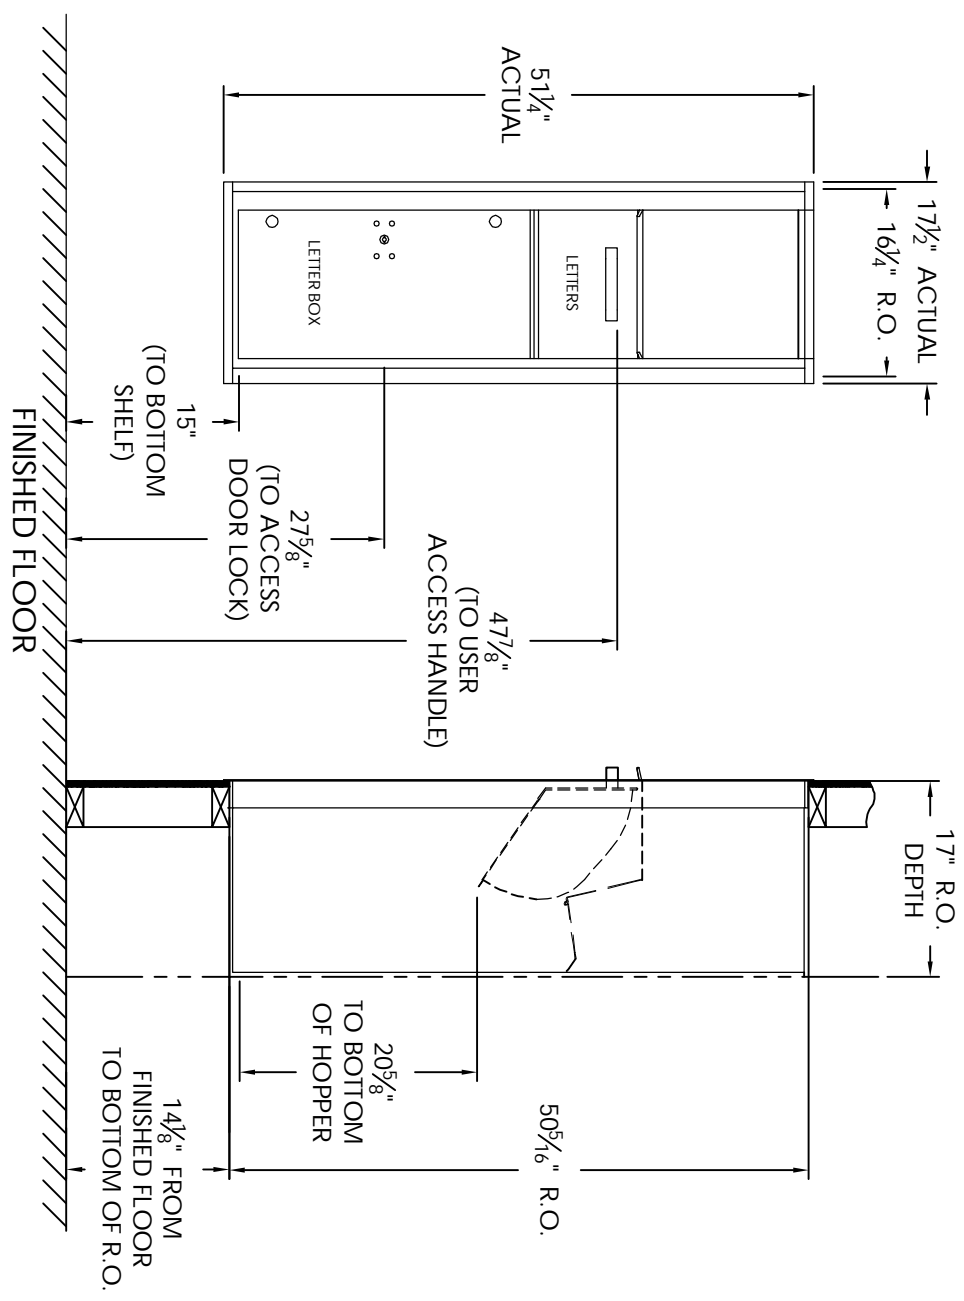

Versatile™ 4C Collection Box, 4C14S-HOP

MAX BUNDLE SIZE			
HEIGHT	WIDTH	LENGTH	
4 1/4"	11 3/8"	6 1/4"	
3 1/2"	11 3/8"	11 1/2"	
3"	11 3/8"	14 3/4"	
2 1/2"	11 3/8"	14 3/4"	

- NOTES:
1. 4C Collection boxes are USPS Approved.
 2. Module may be recessed, surface, or pedestal mounted and coordinates with Florence versatile™ 4C mailbox modules, see installation manual for details.
 3. Collection Box compartment size is 20 5/8" H x 12" W x 15"D.
 4. Fixed top panel is for security purposes and is not usable.

PRODUCT SERIES: VERSATILE™ 4C COLLECTION BOX

1743 Quincy Ave. Suite 151
 Naperville, IL 60540
 800-824-9985
 www.MailboxWorks.com

MODEL	4C14S-HOP	REV	D
SCALE	NONE	LAST REV DATE	7/02/2014
DRAWING NUMBER	4C14S-HOPCS	DRAWN BY	TNS