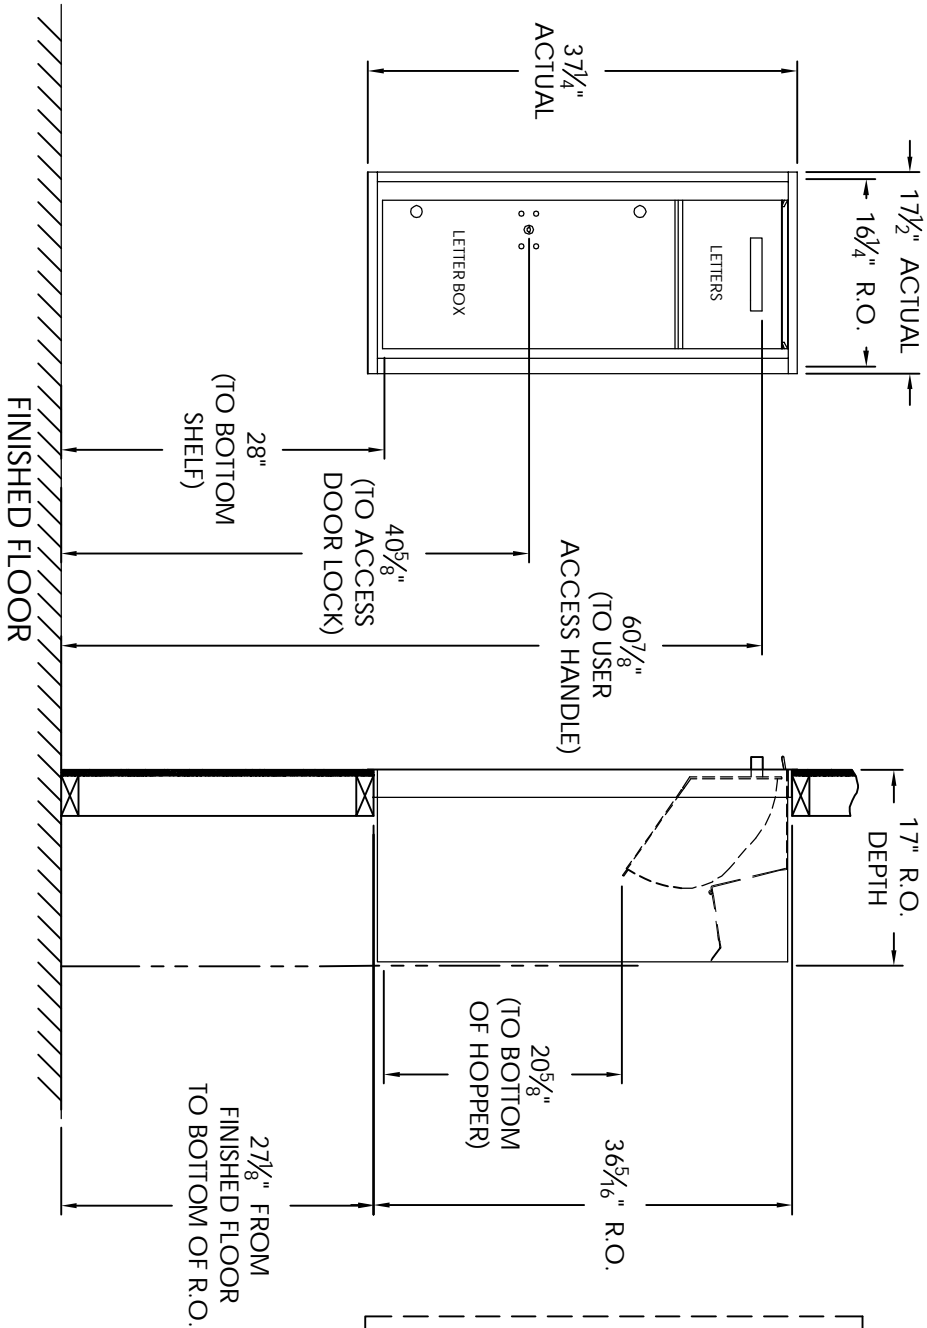

# Versatile™ 4C Collection Box, 4C10S-HOP

MAX BUNDLE SIZE			
HEIGHT	WIDTH	LENGTH	
4 1/4"	11 3/8"	6 1/4"	
3 1/2"	11 3/8"	11 1/2"	
3"	11 3/8"	14 3/4"	
2 1/2"	11 3/8"	14 3/4"	

- NOTES:
1. 4C Collection boxes are USPS Approved.
  2. Module may be recessed, surface, or pedestal mounted and coordinates with Florence versatile™ 4C mailbox modules, see installation manual for details.
  3. Collection Box compartment size is 20 5/8" H x 12" W x 15"D.

PRODUCT SERIES: VERSATILE™ 4C COLLECTION BOX

1743 Quinny Ave, Suite 151  
 Naperville, IL 60540  
 800-824-9985  
 www.MailboxWorks.com

MODEL	4C10S-HOP	REV	E
SCALE	NONE	LAST REV DATE	7/02/2014
DRAWING NUMBER	4C10S-HOPCS	DRAWN BY	TNS