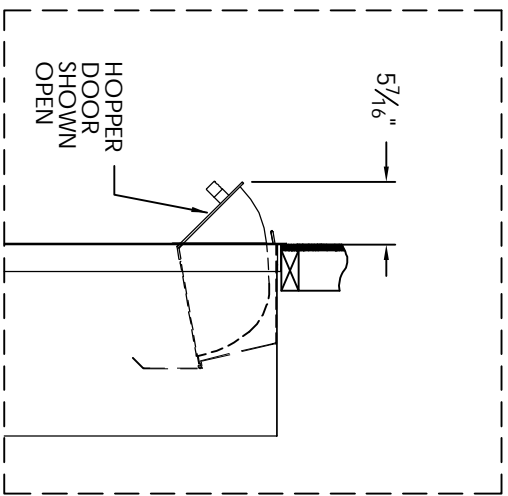

# Versatile™ 4C Collection Box, 4C10S-HOP

MAX BUNDLE SIZE			
HEIGHT	WIDTH	LENGTH	
4 1/4"	11 3/8"	6 1/4"	
3 1/2"	11 3/8"	11 1/2"	
3"	11 3/8"	14 3/4"	
2 1/2"	11 3/8"	14 3/4"	

- NOTES:
1. 4C Collection boxes are USPS Approved.
  2. Module may be recessed, surface, or pedestal mounted and coordinates with Florence versatile™ 4C mailbox modules, see installation manual for details.
  3. Collection Box compartment size is 20 5/8" H x 12" W x 15"D.

PRODUCT SERIES: VERSATILE™ 4C COLLECTION BOX

1743 Quinny Ave, Suite 151  
 Naperville, IL 60540  
 800-824-9985  
 www.MailboxWorks.com

MODEL	4C10S-HOP	REV	E
SCALE	NONE	LAST REV DATE	7/02/2014
DRAWING NUMBER	4C10S-HOPCS	DRAWN BY	TNS