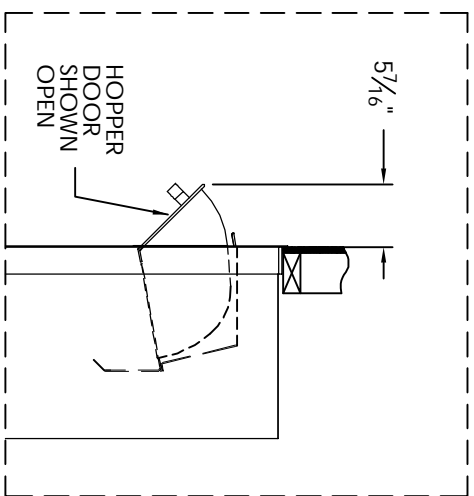

Versatile™ 4C Collection Box, 4C09S-HOP

MAX BUNDLE SIZE			
HEIGHT	WIDTH	LENGTH	
4 1/4"	11 3/8"	6 1/4"	
3 1/2"	11 3/8"	11 1/2"	
3"	11 3/8"	14 3/4"	
2 1/2"	11 3/8"	14 3/4"	

- NOTES:
1. 4C Collection boxes are USPS Approved.
 2. Module may be recessed, surface, or pedestal mounted and coordinates with Florence versatile™ 4C mailbox modules, see installation manual for details.
 3. Collection Box compartment size is 13 11/16" H x 12" W x 15"D.
 4. Fixed top panel is for security purposes and is not usable.

PRODUCT SERIES: VERSATILE™ 4C COLLECTION BOX

1743 Quincy Ave. Suite 151
 Naperville, IL 60540
 800-824-9985
 www.MailboxWorks.com

MODEL	4C09S-HOP	REV	D
SCALE	NONE	LAST REV DATE	7/03/2014
DRAWING NUMBER	4C09S-HOPCS	DRAWN BY	TNS