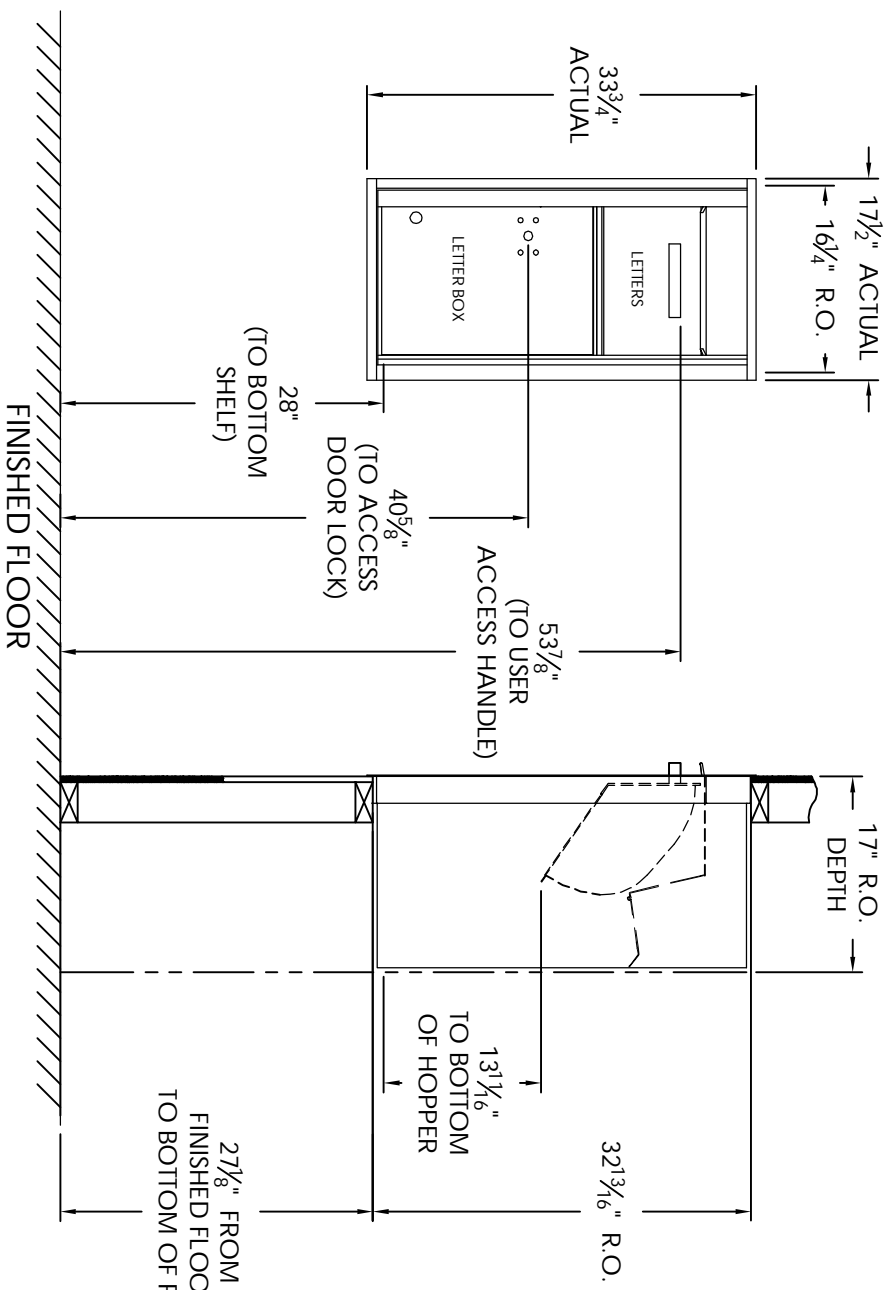

Versatile™ 4C Collection Box, 4C09S-HOP

MAX BUNDLE SIZE			
HEIGHT	WIDTH	LENGTH	
4 1/4"	11 3/8"	6 1/4"	
3 1/2"	11 3/8"	11 1/2"	
3"	11 3/8"	14 3/4"	
2 1/2"	11 3/8"	14 3/4"	

- NOTES:
1. 4C Collection boxes are USPS Approved.
 2. Module may be recessed, surface, or pedestal mounted and coordinates with Florence versatile™ 4C mailbox modules, see installation manual for details.
 3. Collection Box compartment size is 13 11/16" H x 12" W x 15"D.
 4. Fixed top panel is for security purposes and is not usable.

PRODUCT SERIES: VERSATILE™ 4C COLLECTION BOX

1743 Quincy Ave. Suite 151
 Naperville, IL 60540
 800-824-9985
 www.MailboxWorks.com

MODEL	4C09S-HOP	REV	D
SCALE	NONE	LAST REV DATE	7/03/2014
DRAWING NUMBER	4C09S-HOPCS	DRAWN BY	TNS