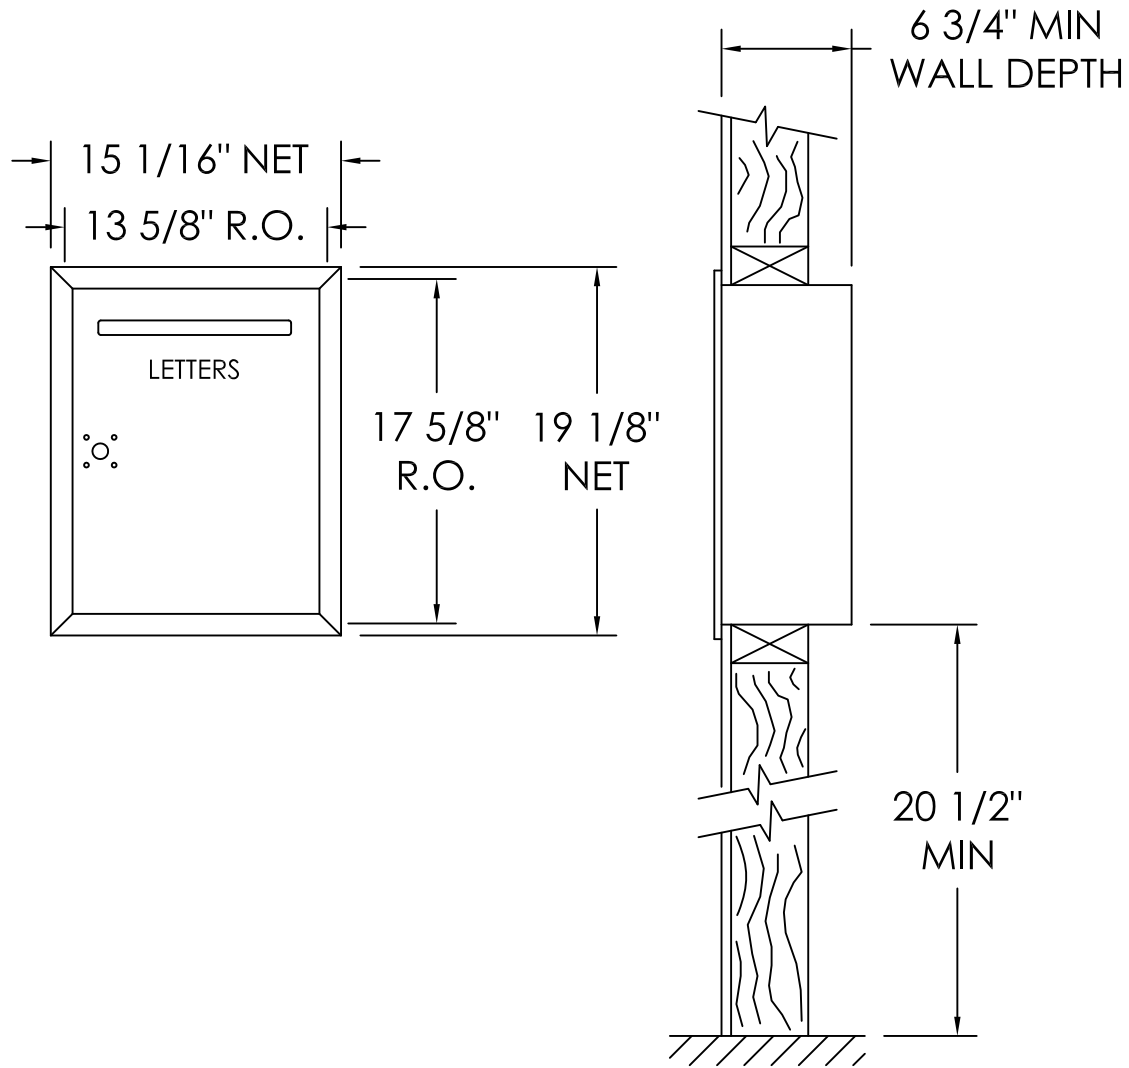

120R COLLECTION BOX FRONT LOAD RECESS MOUNT

Notes:

1. COLLECTION BOX PREPARED FOR USPS LOCK - STANDARD. OPTIONAL PRIVATE LOCK AVAILABLE.
2. STANDARD SLOT SIZE 3/4" X 10".
3. ENGRAVED AS SPECIFIED.
4. ANODIZED ALUMINUM STANDARD FINISH.

PRODUCT SERIES:		120R COLLECTION BOX FRONT LOAD RECESS MOUNT	
MODEL	120R	REV	E
SCALE	1:13	LAST REV DATE	01/11/2018
DRAWING NUMBER	120RCS	DRAWN BY	RAK